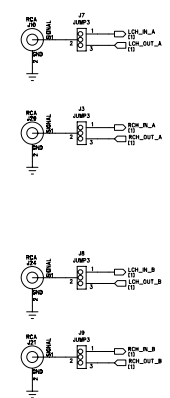

6

5

4

3

2

1

Audio INPUT/OUTPUT Selection

WM8731 CODEC

6

5

4

3

2

1

REVISION RECORD			
LTN	ECO NO.	APPROVED	DATE

D

C

B

A

D

C

B

A

DRAWN:		DATED:		COMPANY:	
CHECKED:		DATED:		TITLE:	
QUALITY CONTROL:		DATED:		CODE:	SIZE:
RELEASED:		DATED:		DRAWING NO. REV.	
SCALE:				SHEET: OF	