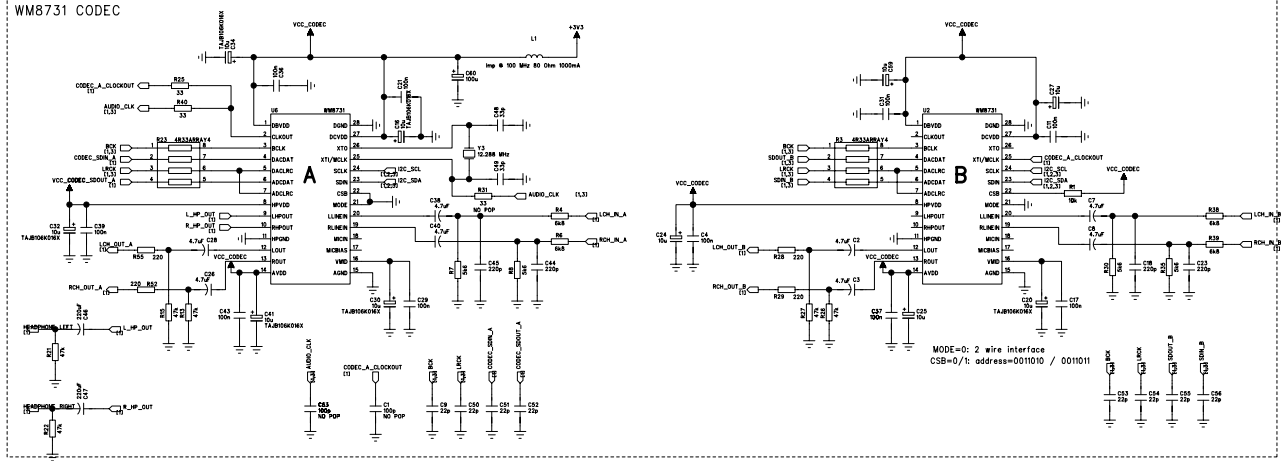

6

5

4

3

2

1

Audio INPUT/OUTPUT Selection

WM8731 CODEC

I2S OR S/PDIF SELECTION

REVISION RECORD			
LTR	ECO NO.	APPROVED	DATE

COMPANY:		WSS B.V.	
TITLE:			
DWAN79 Interface Board			
DRAWN:	MC/NS	DATED:	19-01-06
CHECKED:		DATED:	
QUALITY CONTROL:		DATED:	
RELEASED:		DATED:	
SCALE:		DRAWING NO.:	5739-D-014
		REV.:	0.3
		SHEET: 1 OF 1	

C

B

A

D

C

B

A

DRAWN:		DATED:		COMPANY:	
CHECKED:		DATED:		TITLE:	
QUALITY CONTROL:		DATED:		CODE:	SIZE:
RELEASED:		DATED:		DRAWING NO. REV.	
SCALE:				SHEET: OF	